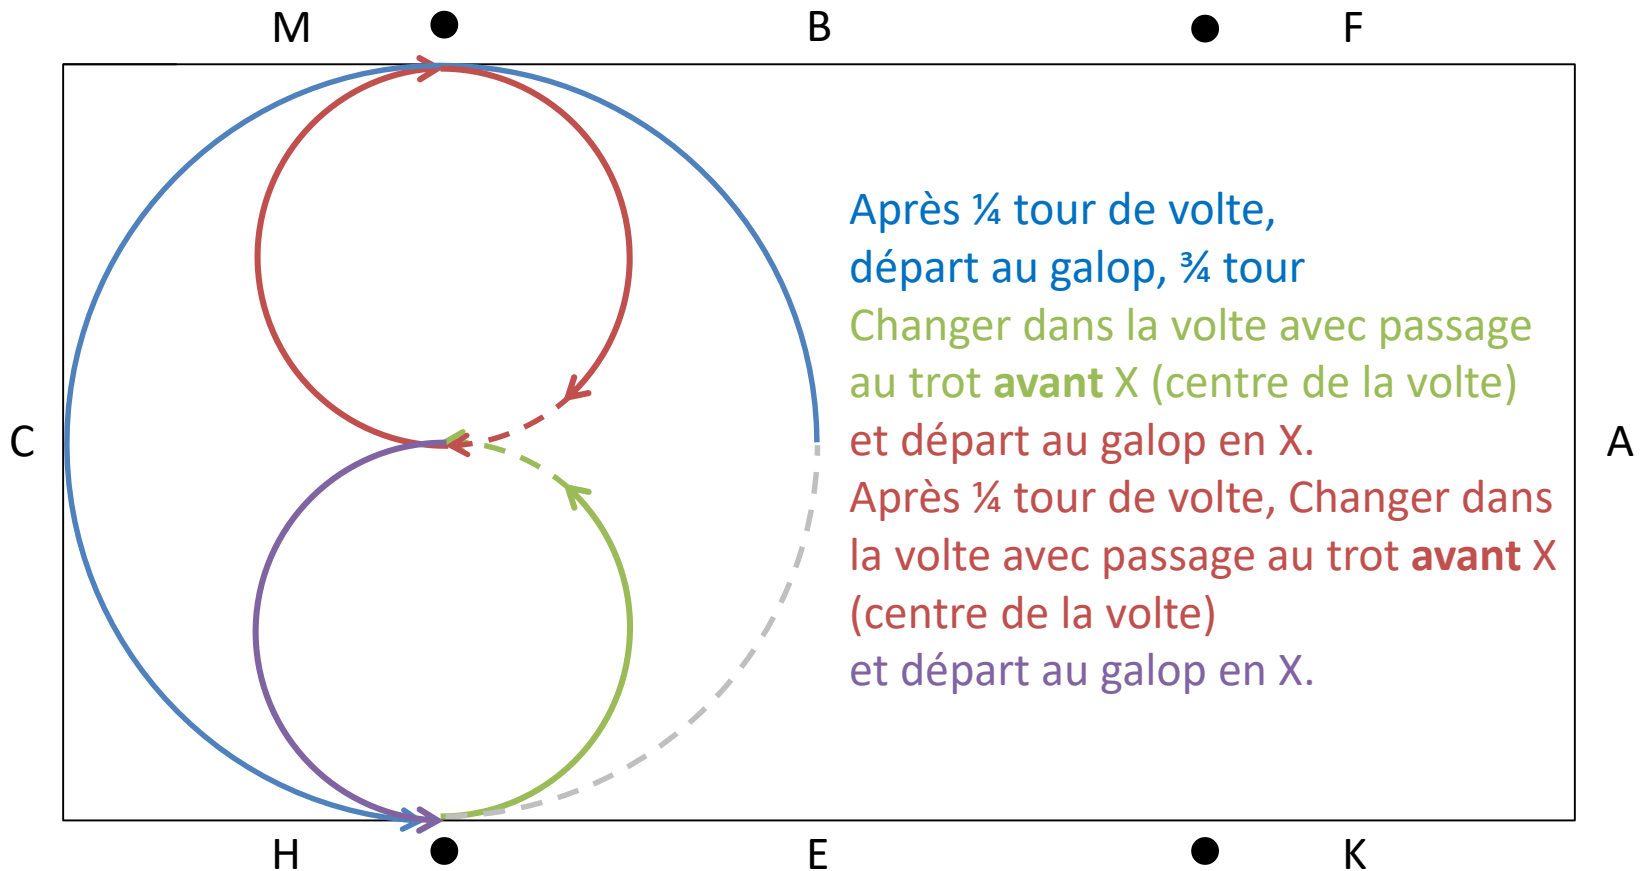

A close-up photograph of a horse's eye, showing the dark iris and the surrounding skin texture. The horse's mane is visible on the right side of the frame.

Fédération Suisse des Sports Equestres

Sélection des cadres relève saut (national/régional)

Volte de dressage saut

Points 1 + 2

Point 3

Point 4

Point 5

Point 6

Point 7

Point 8