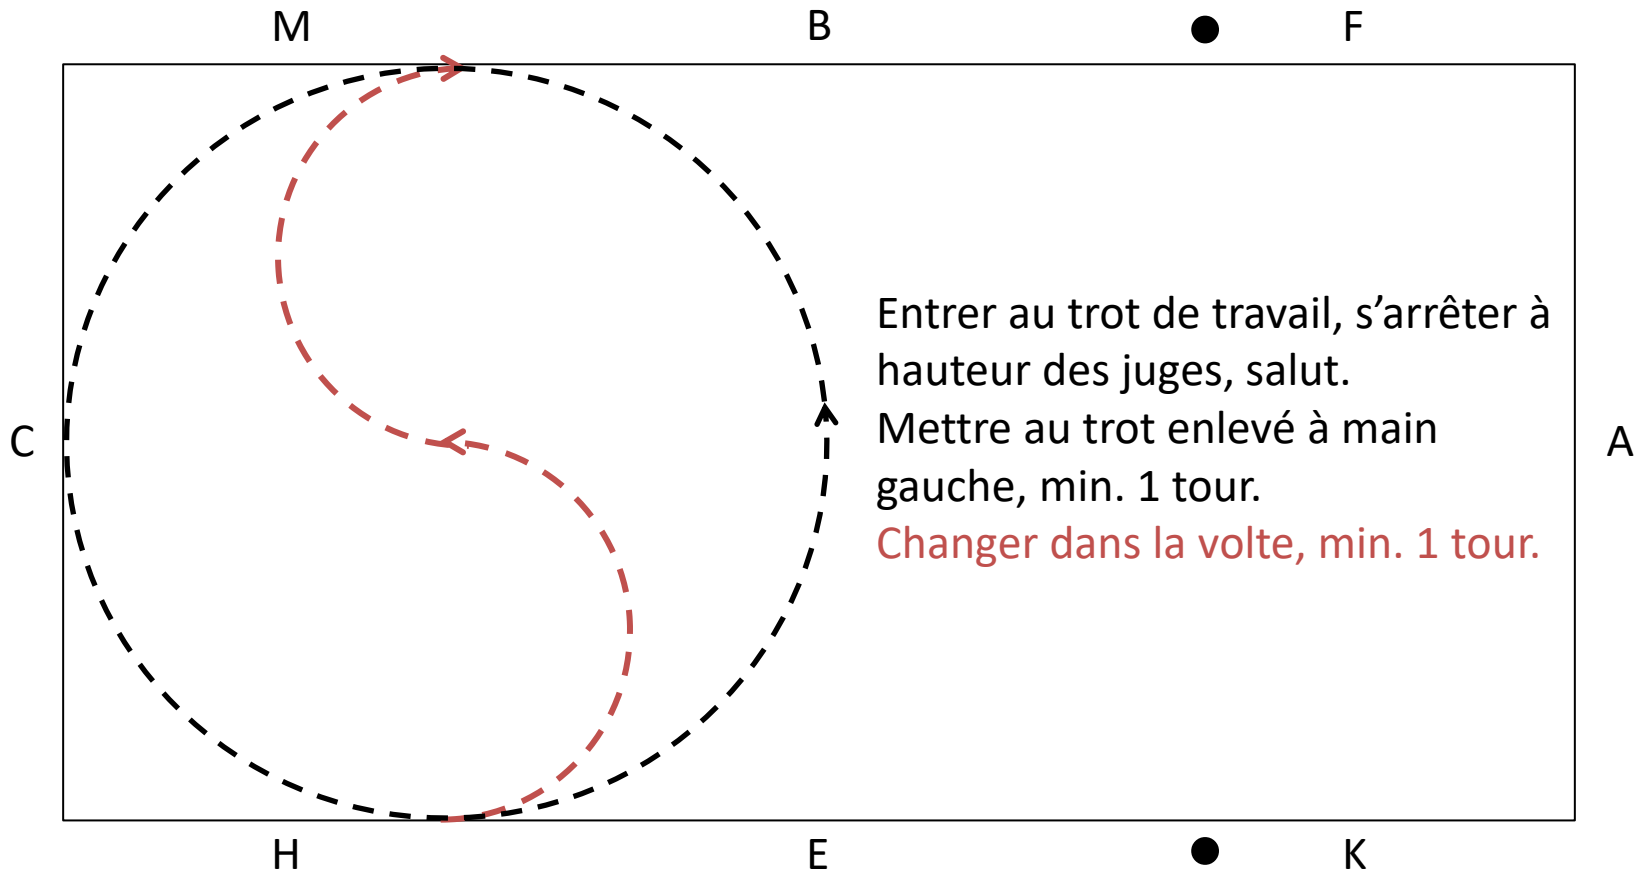

A close-up photograph of a horse's eye, showing the dark iris and the surrounding skin texture. The horse's mane is visible on the right side of the frame.

Fédération Suisse des Sports Equestres

Sélection des cadres relève saut (national/régional)

Volte de dressage saut

Points 1 + 2

Point 3

Point 4

Point 5

Point 6

Point 7

Point 8