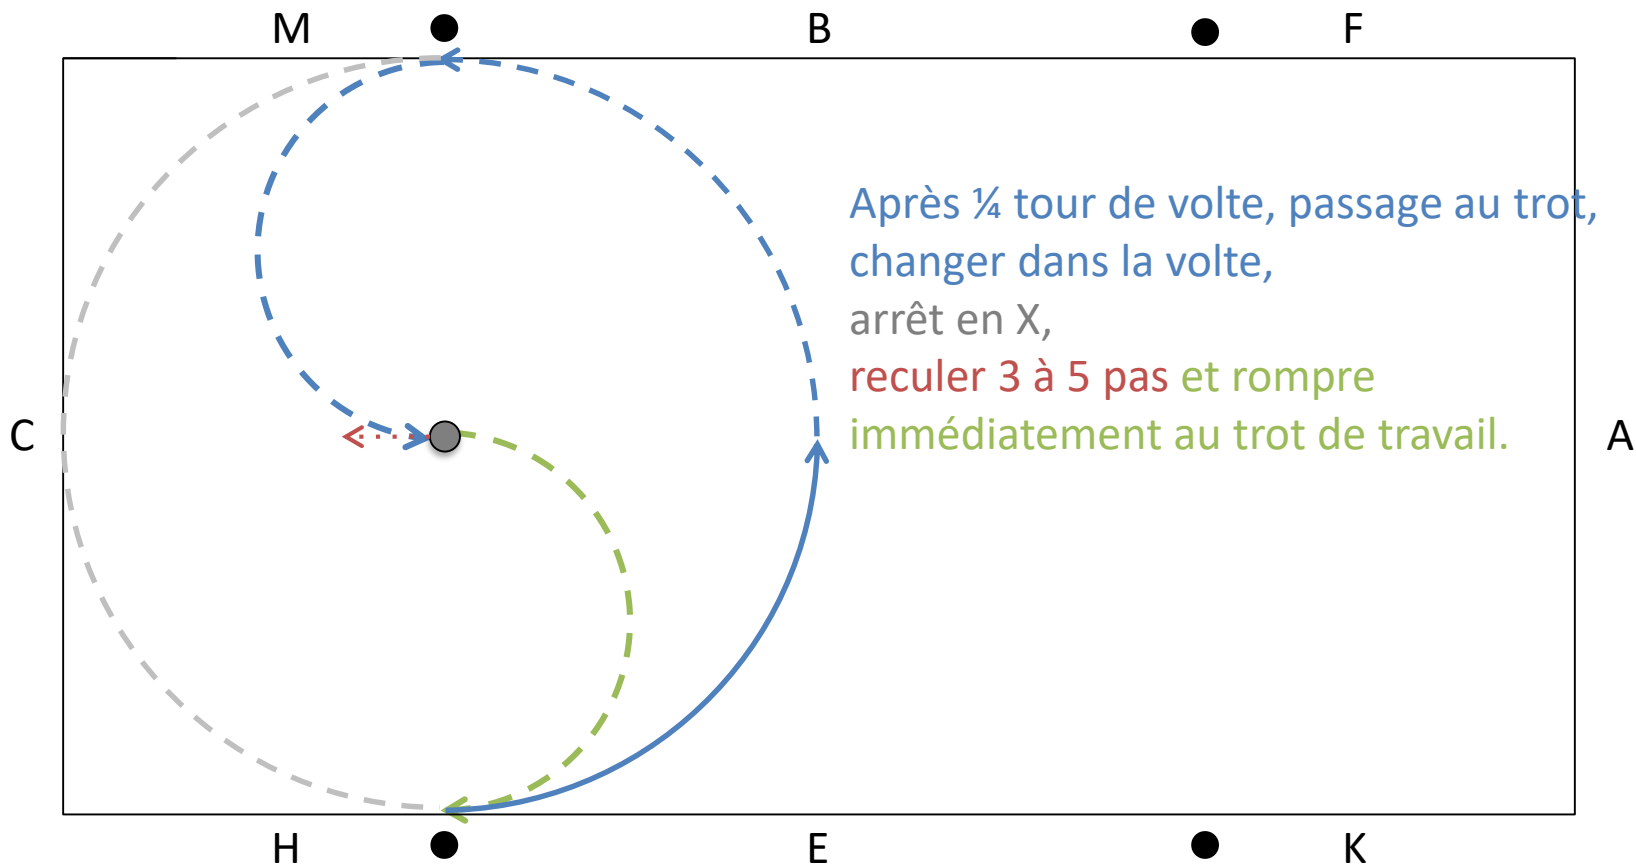

A close-up photograph of a horse's eye, showing the dark iris and the surrounding skin texture. The horse's mane is visible on the right side of the frame.

Fédération Suisse des Sports Equestres

Sélection des cadres relève saut (national/régional)

Volte de dressage saut

Points 1 + 2

Point 3

Point 4

Point 5

Point 6

Point 7

Point 8