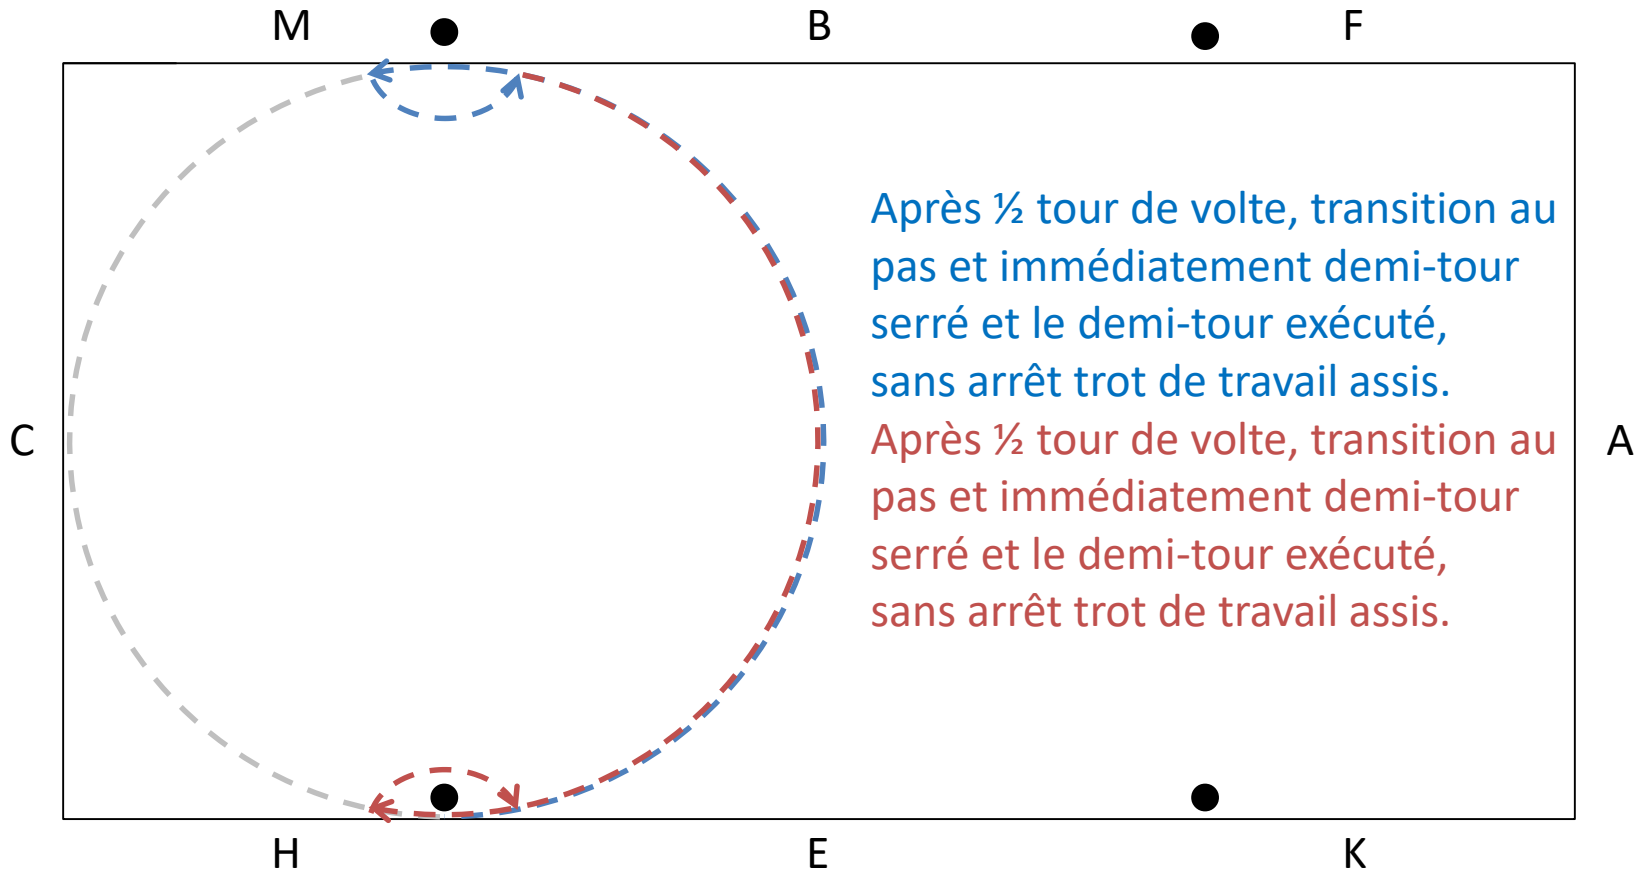

A close-up photograph of a horse's eye, showing the dark iris and the surrounding skin texture. The horse's mane is visible on the right side of the frame.

Fédération Suisse des Sports Equestres

Sélection des cadres relève saut (national/régional)

Volte de dressage saut

Points 1 + 2

Point 3

Point 4

Point 5

Point 6

Point 7

Point 8