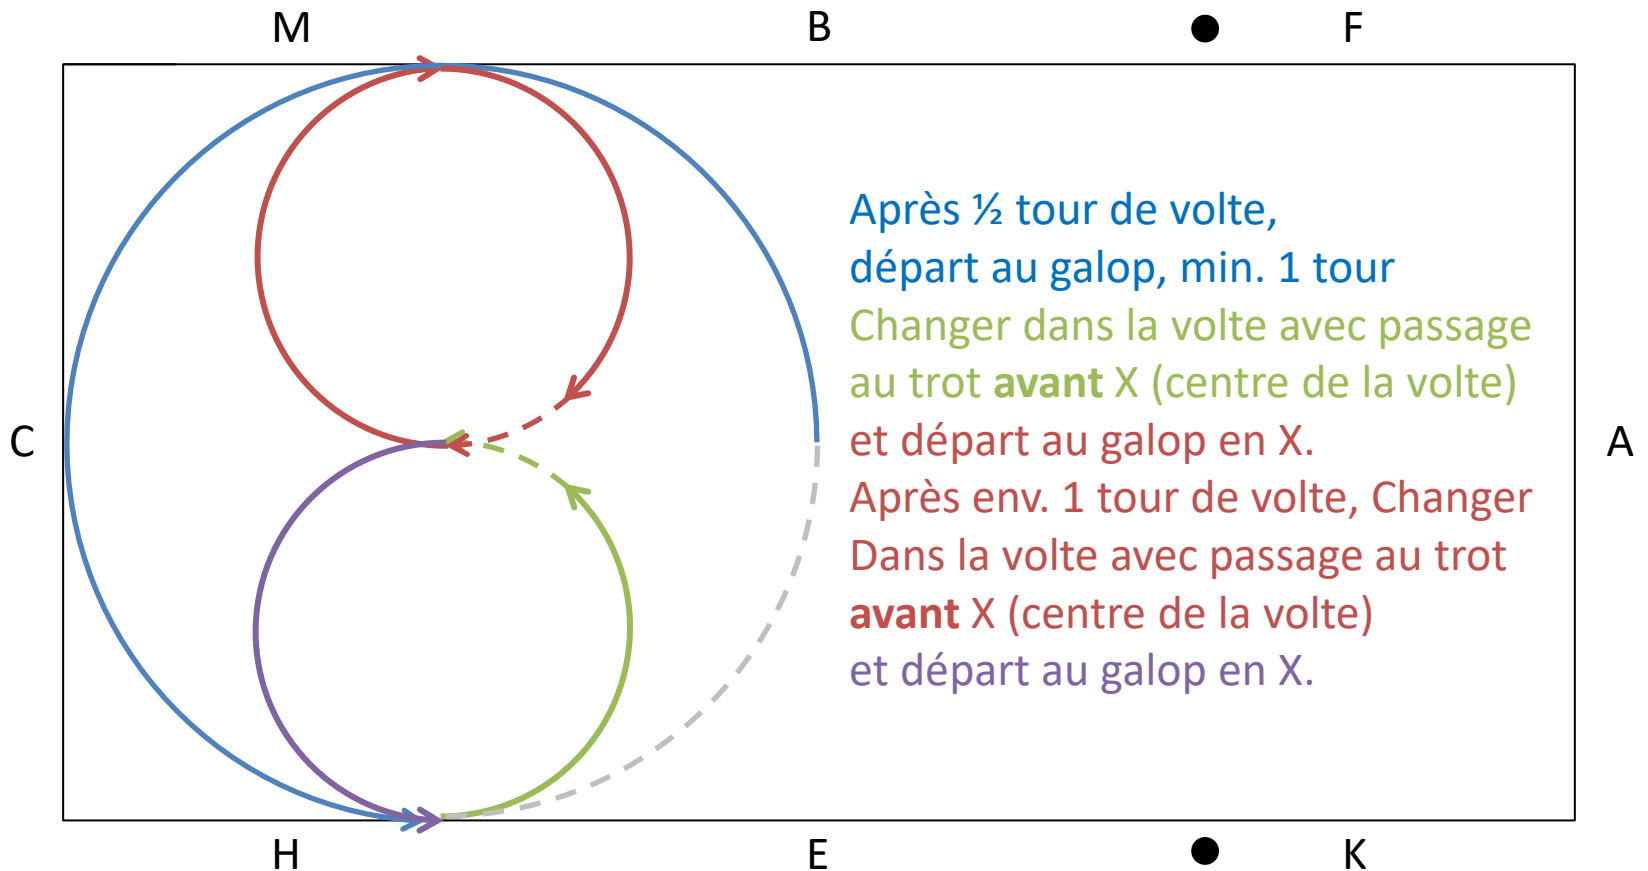

A close-up photograph of a horse's eye, showing the dark iris and the surrounding skin texture. The horse's mane is visible on the right side of the frame.

Fédération Suisse des Sports Equestres

Sélection des cadres relève saut (national/régional)

Volte de dressage saut

Points 1 + 2

Point 3

Point 4

Point 5

Point 6

Point 7

Point 8