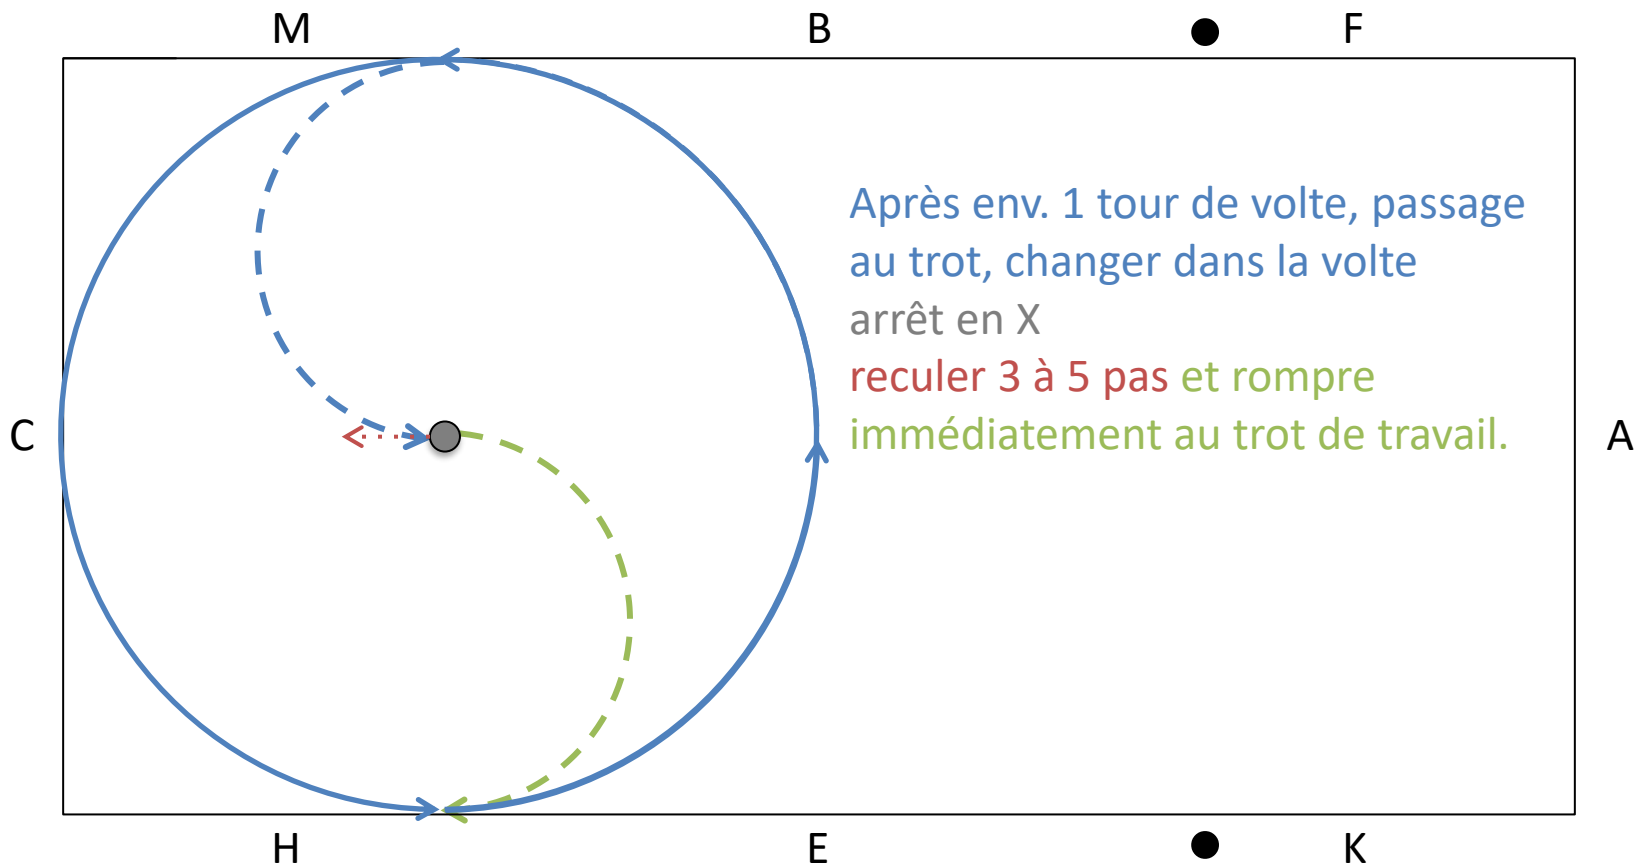

A close-up photograph of a horse's eye, showing the dark iris and the surrounding skin texture. The horse's mane is visible on the right side of the frame.

Fédération Suisse des Sports Equestres

Sélection des cadres relève saut (national/régional)

Volte de dressage saut

Points 1 + 2

Point 3

Point 4

Point 5

Point 6

Point 7

Point 8