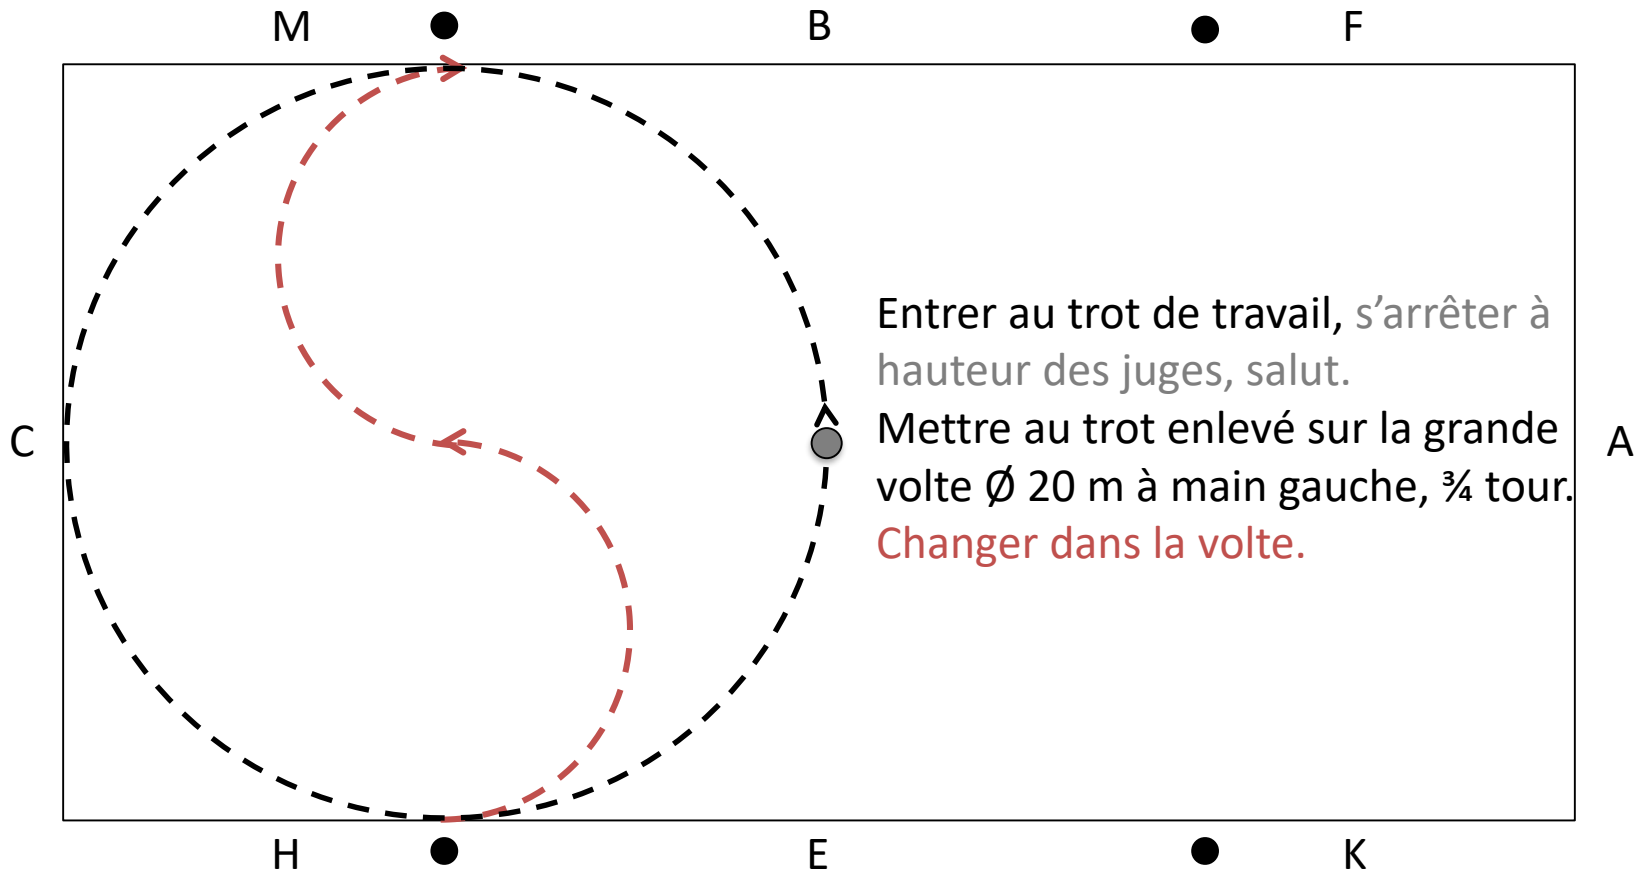

A close-up photograph of a horse's eye, showing the dark iris and the surrounding skin texture. The horse's mane is visible on the right side of the frame.

Fédération Suisse des Sports Equestres

Sélection des cadres relève saut (national/régional)

Volte de dressage saut

Points 1 + 2

Point 3

Point 4

Point 5

Point 6

Point 7

Point 8